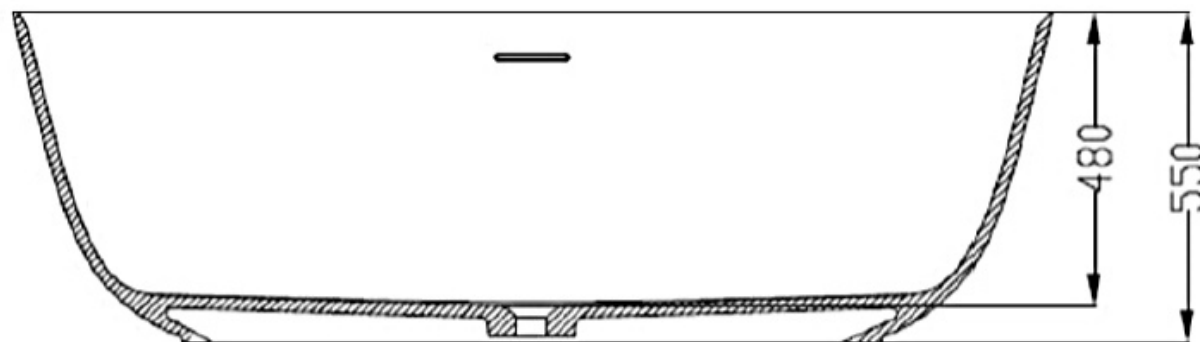

° Note: Plan siphon and connection in the ground! Distance 2 cm!

KÄSCH
EXKLUSIVE SANITÄROBJEKTE

Model: **TROPHY**

Size: 1700 x 800 x 550

Material: Stone Composite
All dimensions in mm