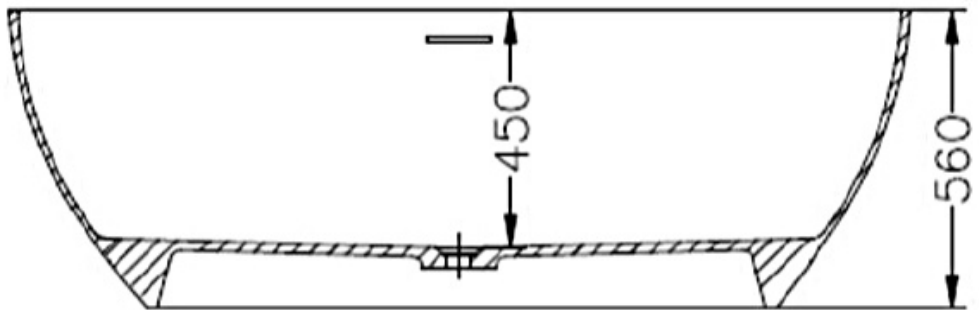

° Siphon and connection under the bathtub possibly, distance 7 cm

**KÄSCH**  
EXKLUSIVE SANITÄROBJEKTE

Model: **CAPSULE**

Size: 1700 x 800 x 560

Material: Stone Composite  
All dimensions in mm